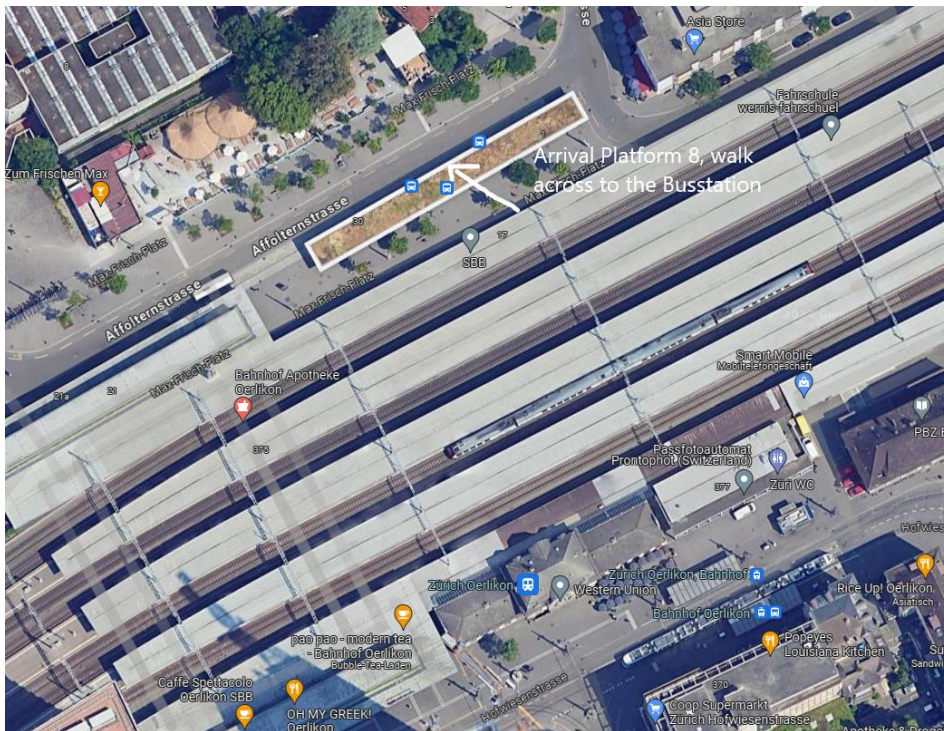

Possible routes to the warehouse Fundus Kügeliloo

Address: Lager Kügeliloo ; Binzmühlestrasse 210 ; 8050 Zürich

Starting Point: Opernhaus Zürich

Walk from the Operahouse to Stadelhofen Station and catch one of these trains all leaving from platform 1:

S7- Direction Winterthur

S16- Direction Zurich Airport

S6- Direction Baden

Get off at Oerlikon. Walk across to the busstation.

Both Bus Nr.80 (Zürich Triemlispital) and Bus Nr.64 (Zürich Bahnhof Oerlikon Nord) will take you to our warehouse.

Your stop is called Chaletweg (3rd Stop) .

You should see the Warehouse/ Fundus on your right side looking out in the driving direction.

From the main station

From the main station the easiest route is from platforms 41/42. As from Stadelhofen Station take either